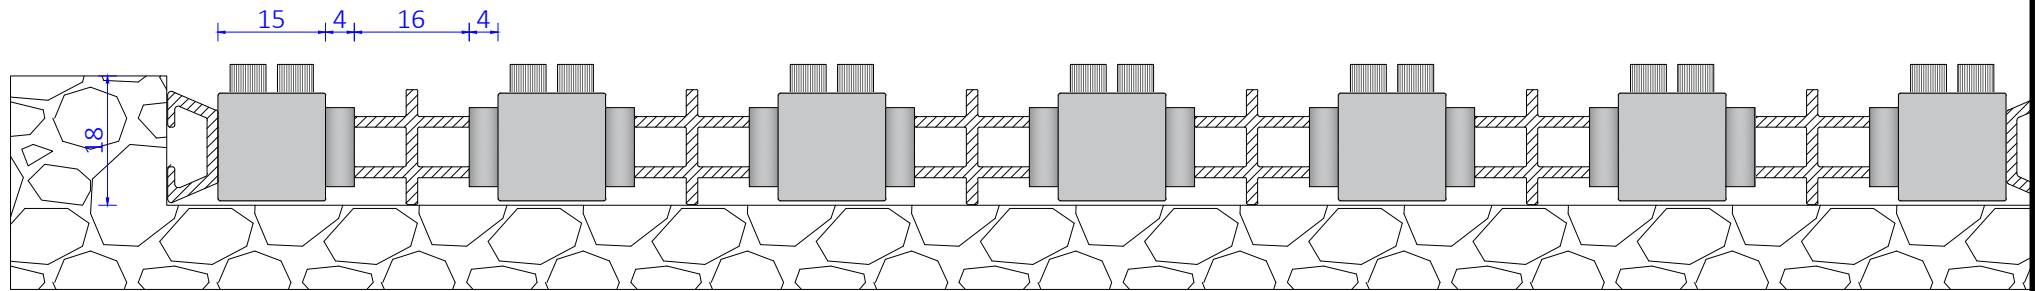

Brushes 18mm single - open construction

Vertical cross section mat

View from above